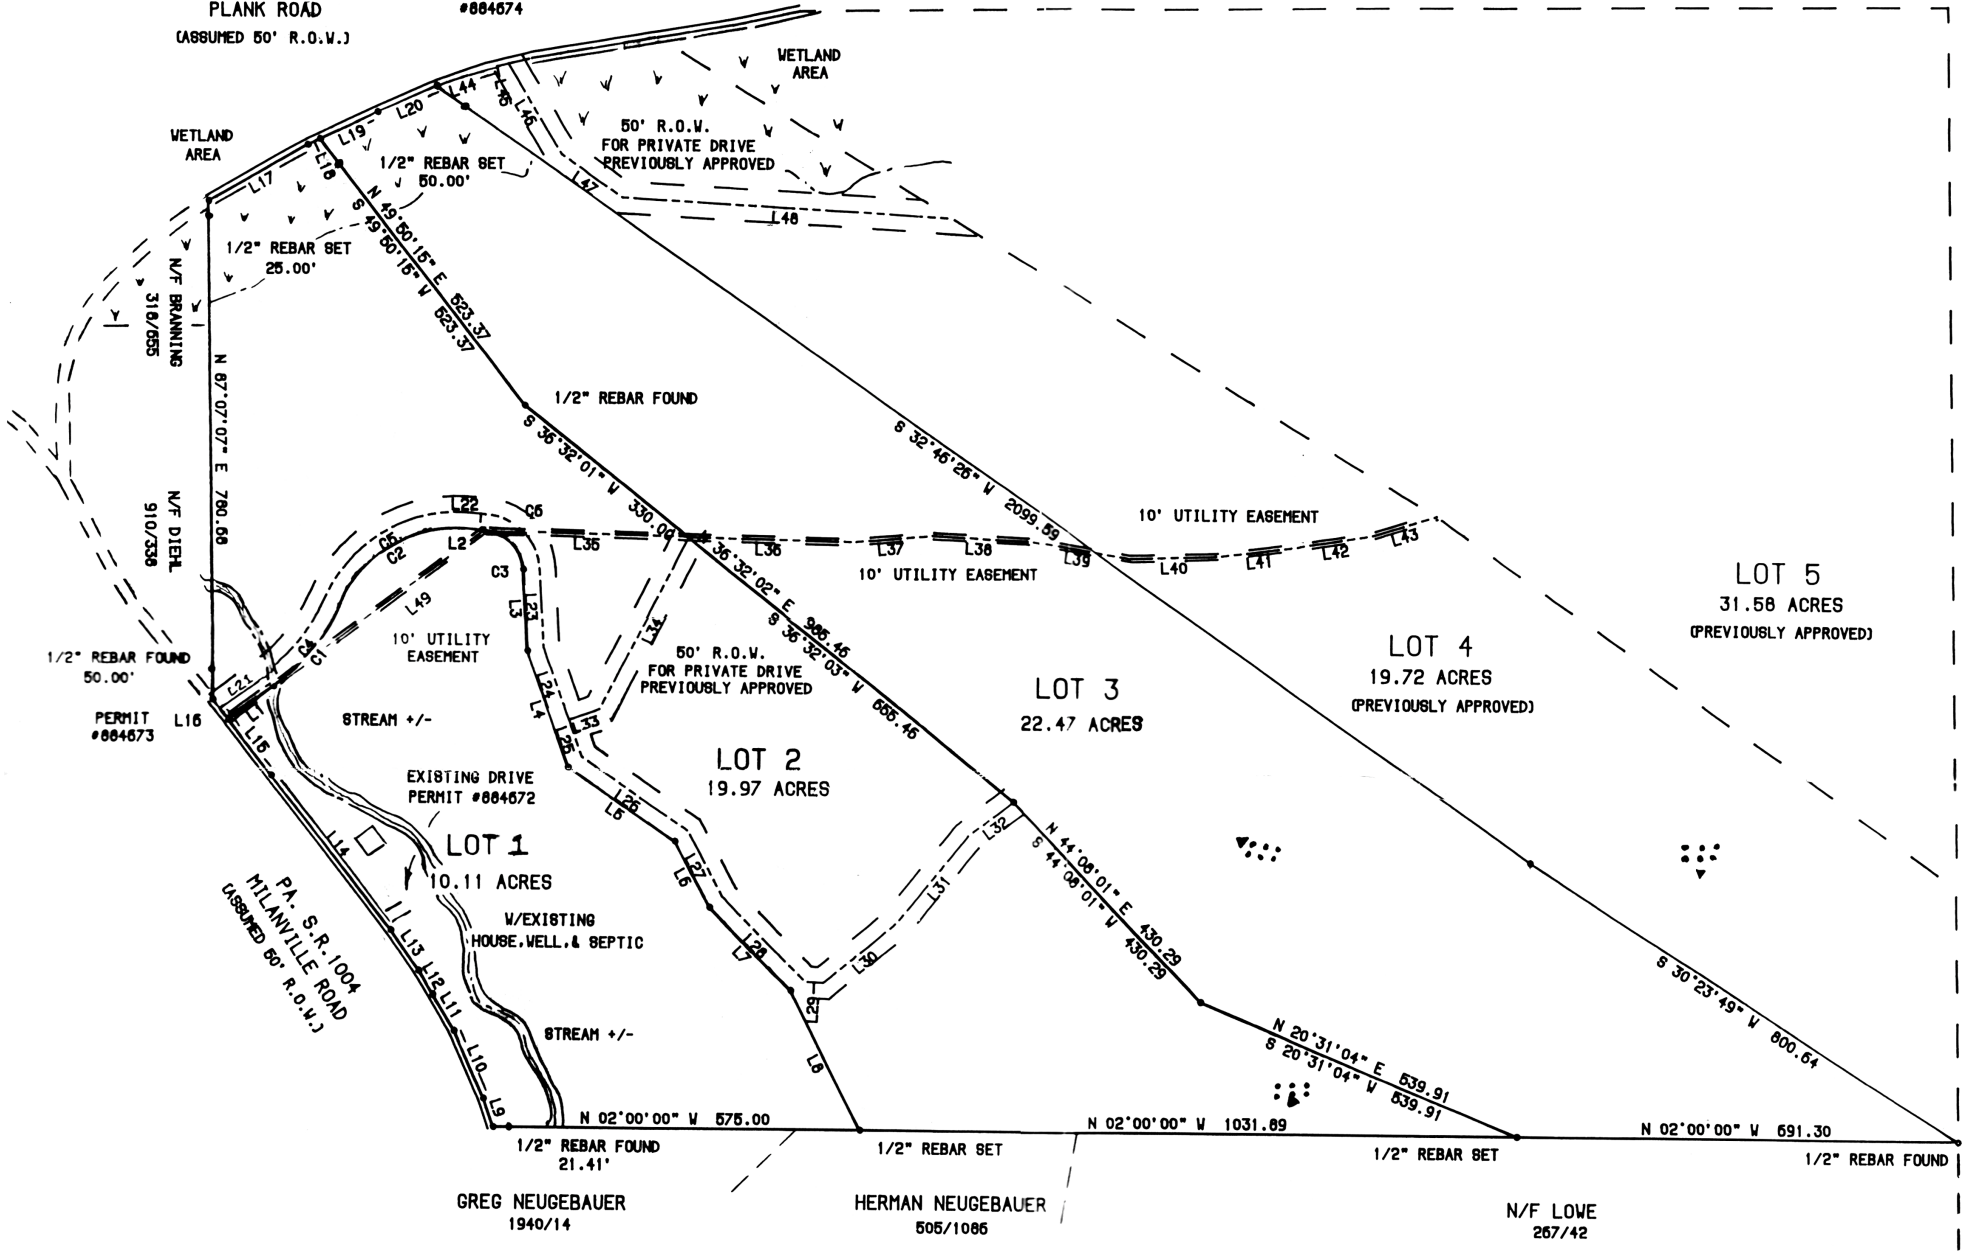

PA. S.R. 1008
PLANK ROAD
(ASSUMED 50' R.O.W.)

PERMIT
#884674

LOT 5
31.58 ACRES
(PREVIOUSLY APPROVED)

LOT 4
19.72 ACRES
(PREVIOUSLY APPROVED)

LOT 3
22.47 ACRES

LOT 2
19.97 ACRES

LOT 1
10.11 ACRES

GREG NEUGEBAUER
1940/14

HERMAN NEUGEBAUER
505/1085

N/F LOWE
267/42